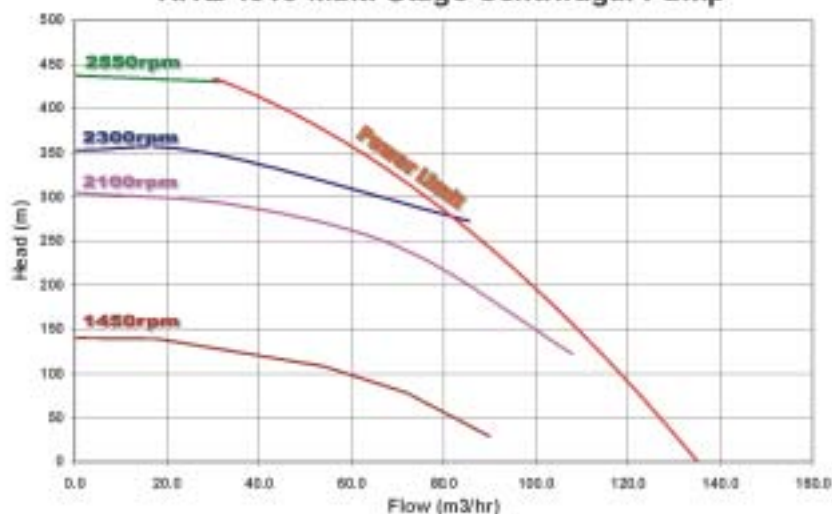

### Typical Applications:

**FILLING PIPELINES  
MINE DEWATERING  
POWER STATION BOILER FEED  
RE INJECTION DOWN HOLE**

All Inquires:

***General Petroleum Oil Tools Pty Ltd***

ACN , 072 433 973

1682 Old Cleveland Road, Chandler, Brisbane, Qld., 4155.